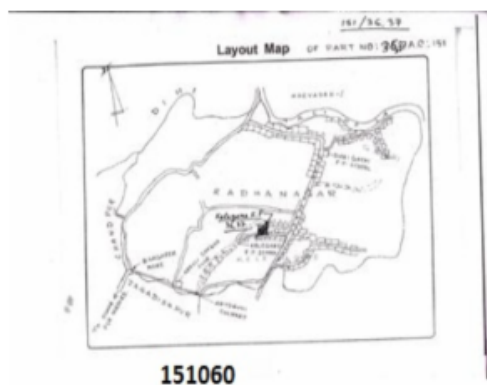

Nazri Naksha

Google Map View

Polling Station Building Front View

Polling Station Front View

Cad View

Key MAP View