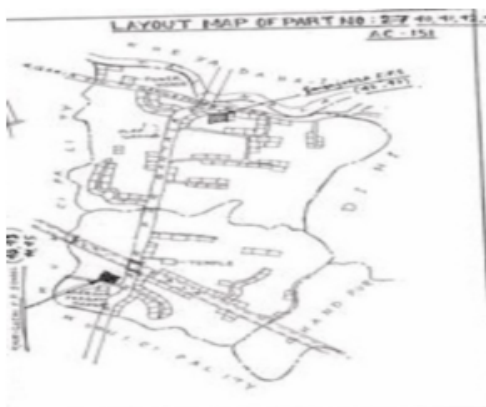

Nazri Naksha

Google Map View

Polling Station Building Front View

Polling Station Front View

Cad View

Key MAP View