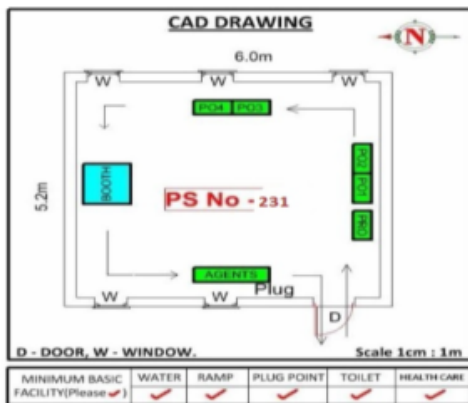

Nazri Naksha

Google Map View

Polling Station Building Front View

Polling Station Front View

Cad View

Key MAP View