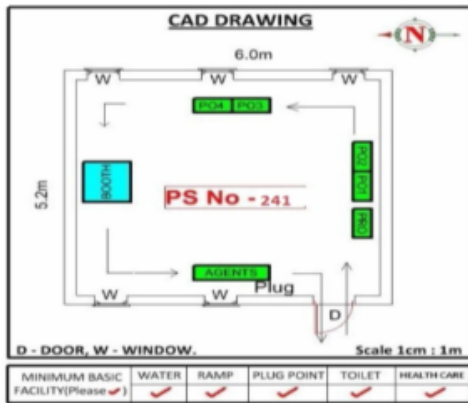

Nazri Naksha

Google Map View

Polling Station Building Front View

Polling Station Front View

Cad View

Key MAP View