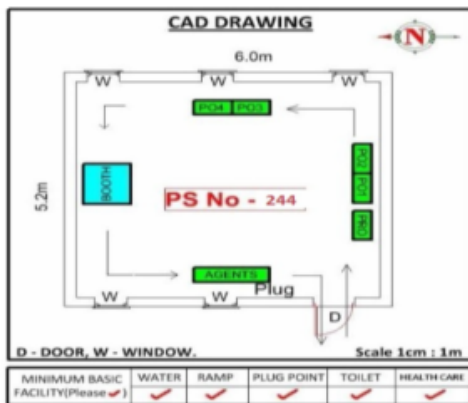

Nazri Naksha

Google Map View

Polling Station Building Front View

Polling Station Front View

Cad View

Key MAP View