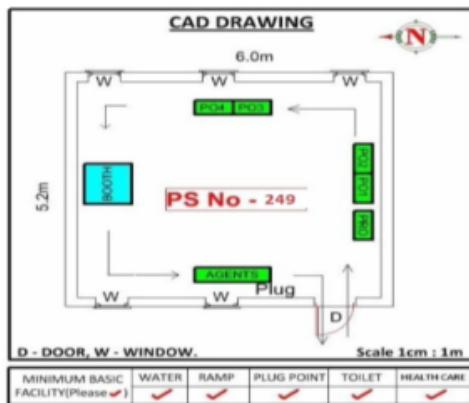

Nazri Naksha

Google Map View

Polling Station Building Front View

Polling Station Front View

Cad View

Key MAP View