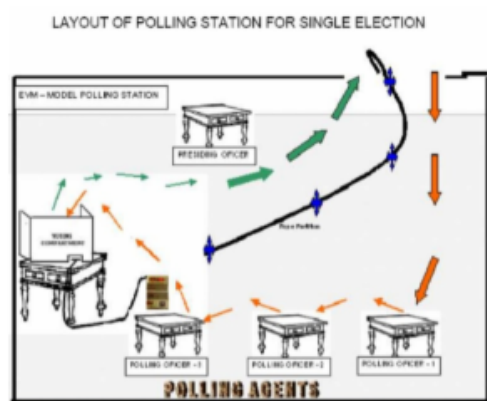

Nazri Naksha

Google Map View

Polling Station Building Front View

Polling Station Front View

Cad View

Key MAP View