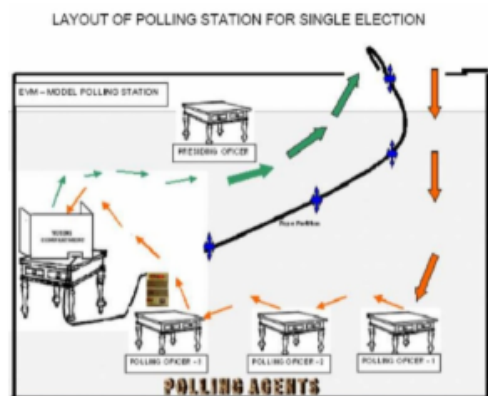

Nazri Naksha

Google Map View

Polling Station Building Front View

Polling Station Front View

Cad View

Key MAP View