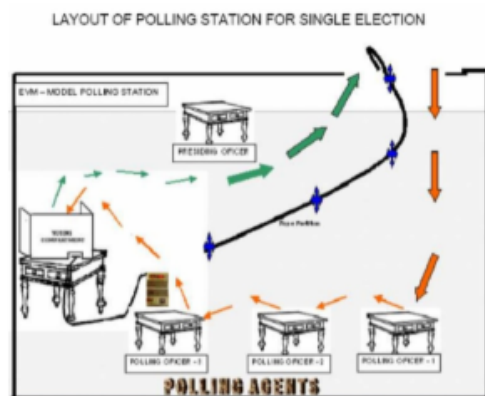

Nazri Naksha

Google Map View

Polling Station Building Front View

Polling Station Front View

Cad View

Key MAP View