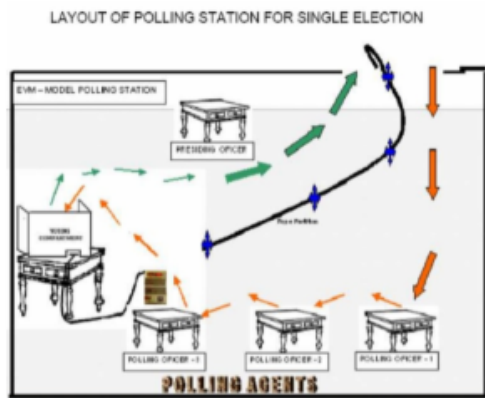

Polling Station Front View

Cad View