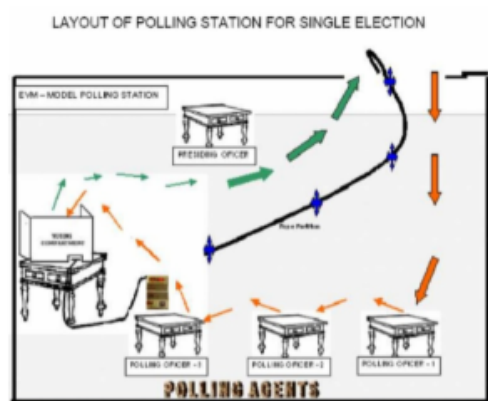

Nazri Naksha

Google Map View

Polling Station Building Front View

Polling Station Front View

Cad View

Key MAP View