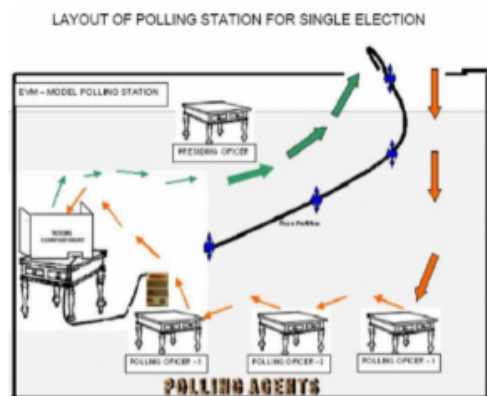

Polling Station Front View

Cad View