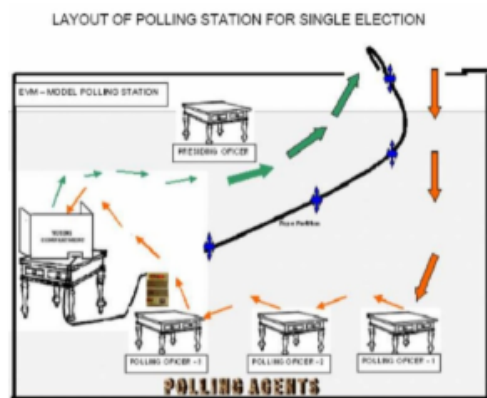

Polling Station Front View

Cad View