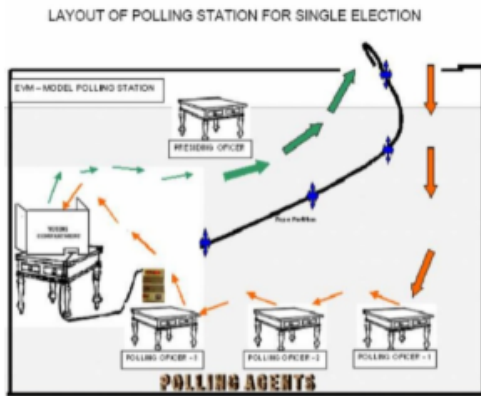

Nazri Naksha

Google Map View

Polling Station Building Front View

Polling Station Front View

Cad View

Key MAP View