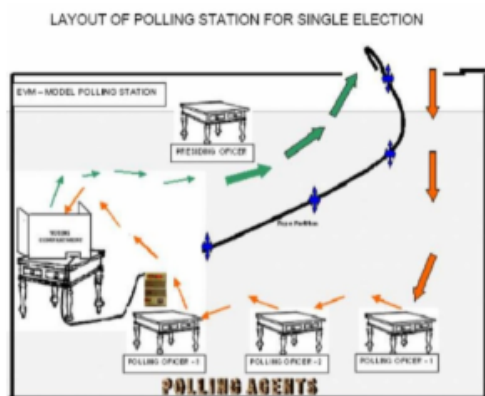

Nazri Naksha

Google Map View

Polling Station Building Front View

Polling Station Front View

Cad View

Key MAP View