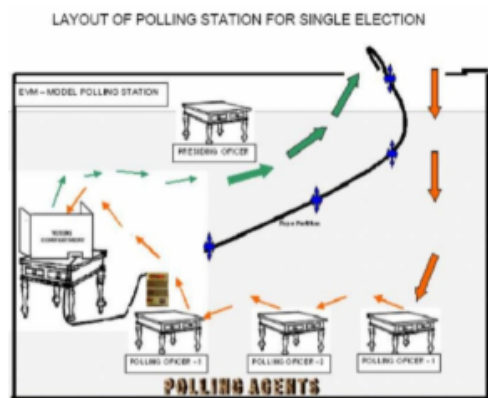

Nazri Naksha

Google Map View

Polling Station Building Front View

Polling Station Front View

Cad View

Key MAP View