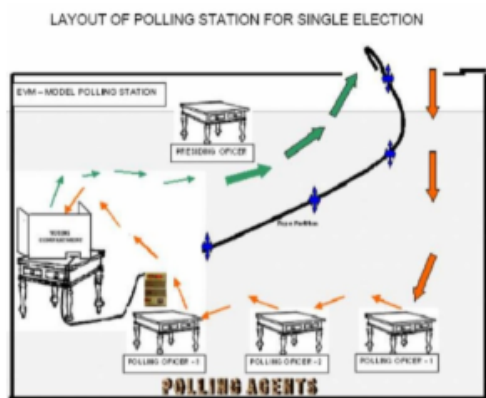

Nazri Naksha

Google Map View

Polling Station Building Front View

Polling Station Front View

Cad View

Key MAP View