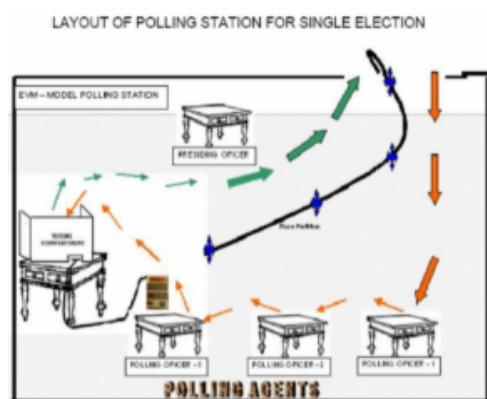

Nazri Naksha

Google Map View

Polling Station Building Front View

Polling Station Front View

Cad View

Key MAP View