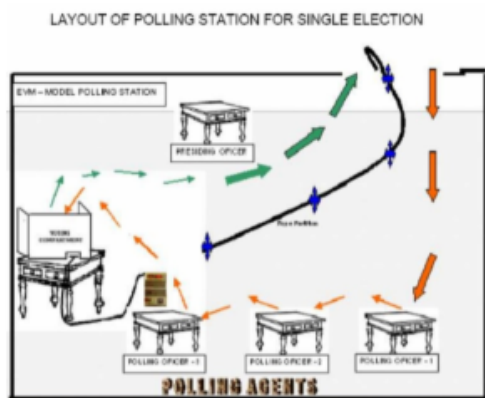

Nazri Naksha

Google Map View

Polling Station Building Front View

Polling Station Front View

Cad View

Key MAP View