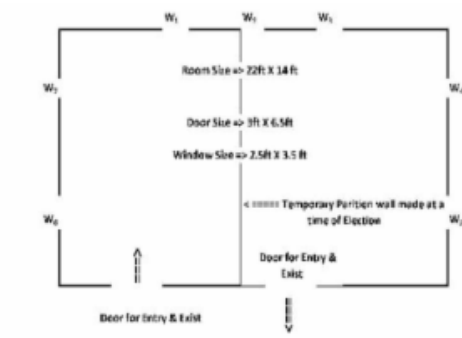

Nazri Naksha

Google Map View

Polling Station Building Front View

Polling Station Front View

Cad View

Key MAP View