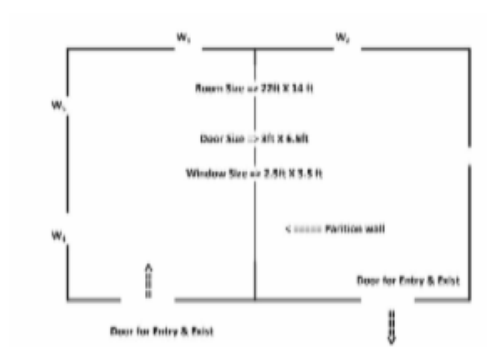

Nazri Naksha

Google Map View

Polling Station Building Front View

Polling Station Front View

Cad View

Key MAP View