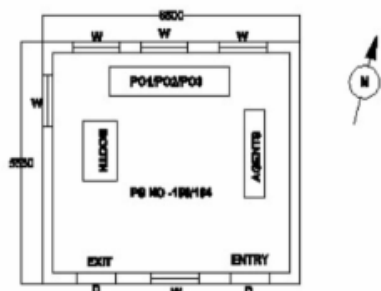

Nazri Naksha

Google Map View

Polling Station Building Front View

Polling Station Front View

Cad View

Key MAP View