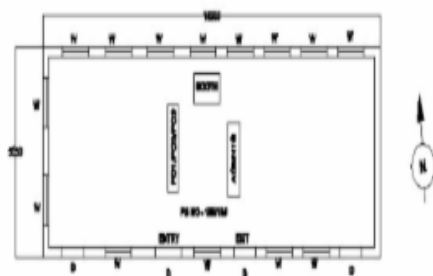

Nazri Naksha

Google Map View

Polling Station Building Front View

Polling Station Front View

Cad View

Key MAP View