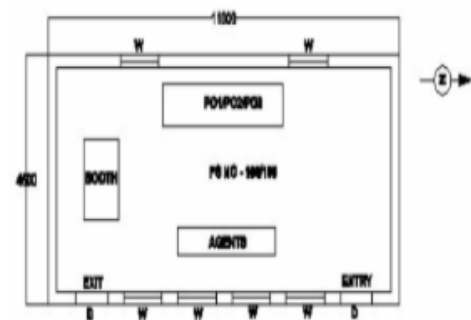

Nazri Naksha

Google Map View

Polling Station Building Front View

Polling Station Front View

Cad View

Key MAP View