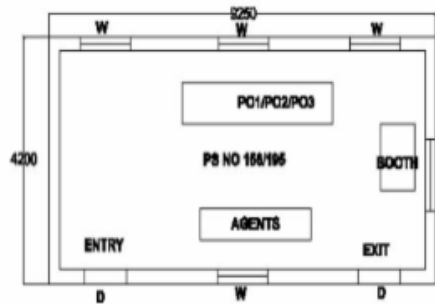

Nazri Naksha

Google Map View

Polling Station Building Front View

Polling Station Front View

Cad View

Key MAP View