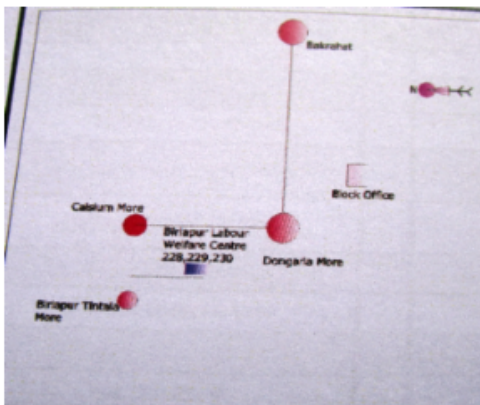

Nazri Naksha

Google Map View

Polling Station Building Front View

Polling Station Front View

Cad View

Key MAP View