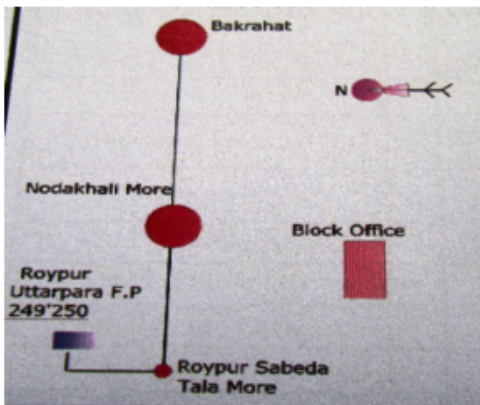

Nazri Naksha

Google Map View

Polling Station Building Front View

Polling Station Front View

Cad View

Key MAP View