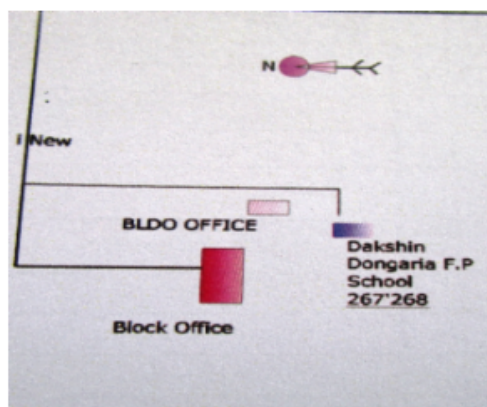

Nazri Naksha

Google Map View

Polling Station Building Front View

Polling Station Front View

Cad View

Key MAP View