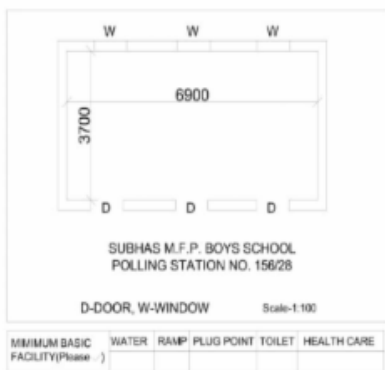

Nazri Naksha

Google Map View

Polling Station Building Front View

Polling Station Front View

Cad View

Key MAP View