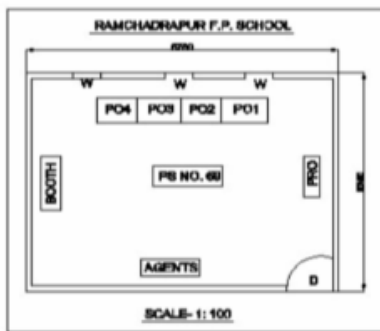

Nazri Naksha

Google Map View

Polling Station Building Front View

Polling Station Front View

Cad View

Key MAP View