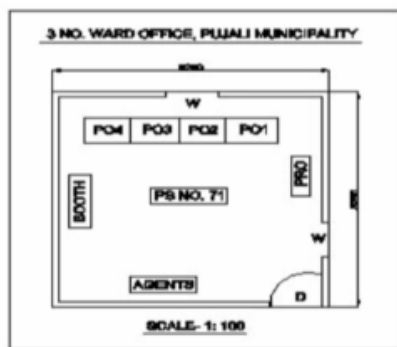

Nazri Naksha

Google Map View

Polling Station Building Front View

Polling Station Front View

Cad View

Key MAP View