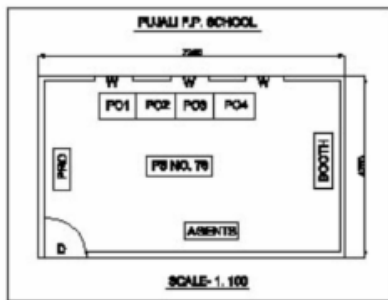

Nazri Naksha

Google Map View

Polling Station Building Front View

Polling Station Front View

Cad View

Key MAP View