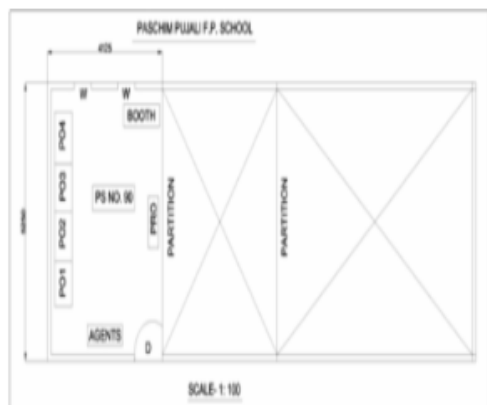

Nazri Naksha

Google Map View

Polling Station Building Front View

Polling Station Front View

Cad View

Key MAP View