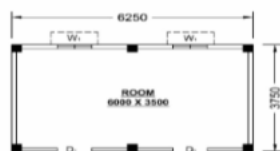

Cad View

Kamarebari ICDS Centre

GROUND FLOOR PLAN
SCALE=1:100