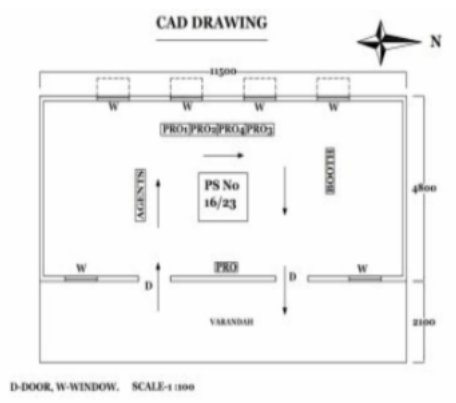

Nazri Naksha

Google Map View

Polling Station Building Front View

Polling Station Front View

Cad View

Key MAP View