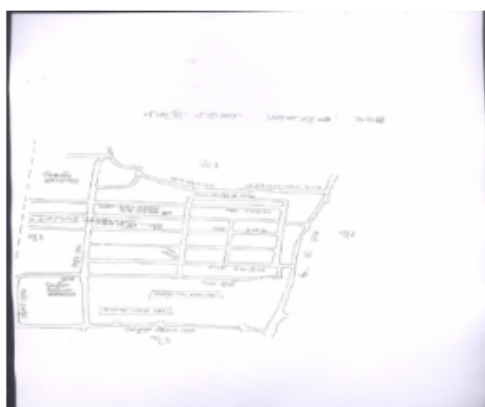

Nazri Naksha

Google Map View

Polling Station Building Front View

Polling Station Front View

Cad View

Key MAP View