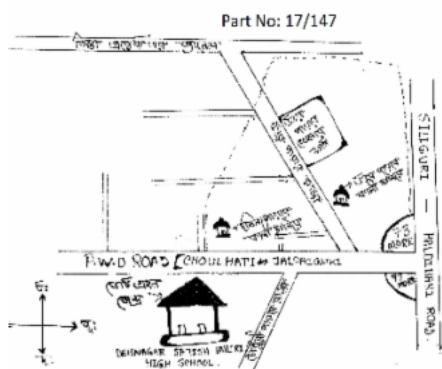

Nazri Naksha

Google Map View