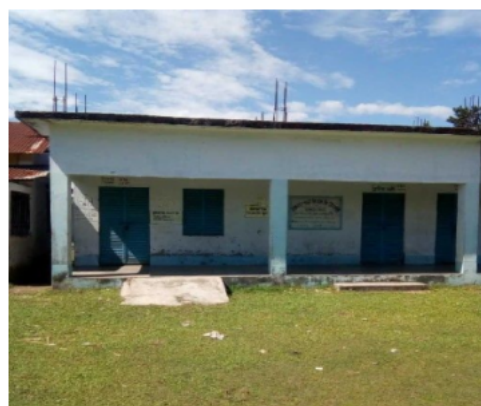

Polling Station Front View