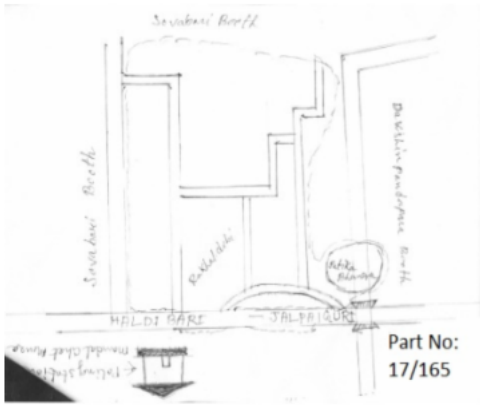

Nazri Naksha

Google Map View