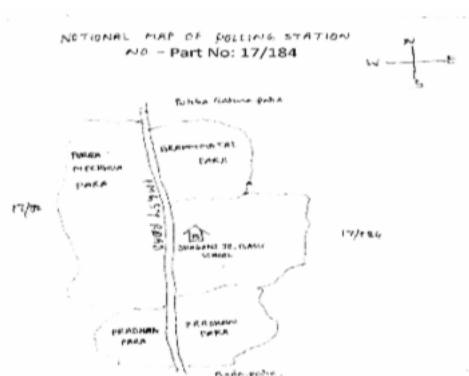

Nazri Naksha

Google Map View