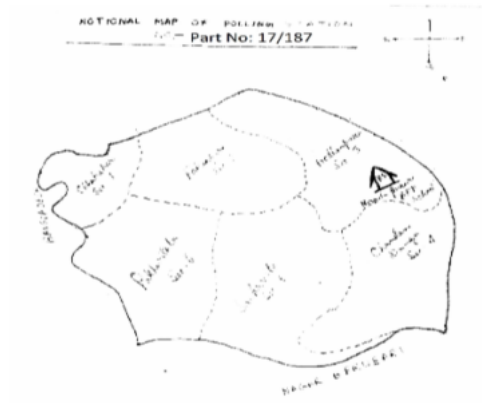

Nazri Naksha

Google Map View