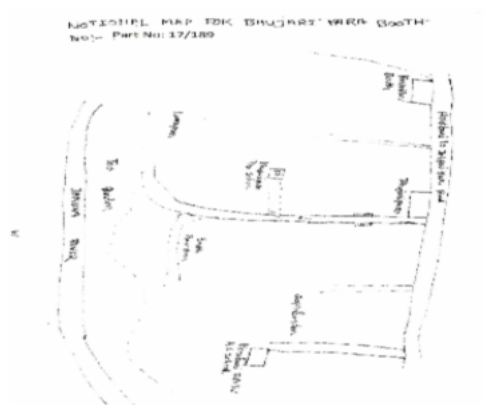

Nazri Naksha

Google Map View