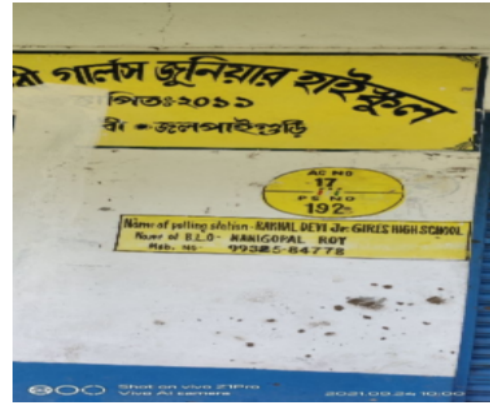

Polling Station Front View