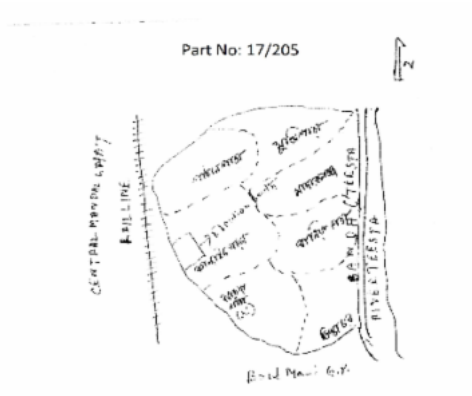

Nazri Naksha

Google Map View