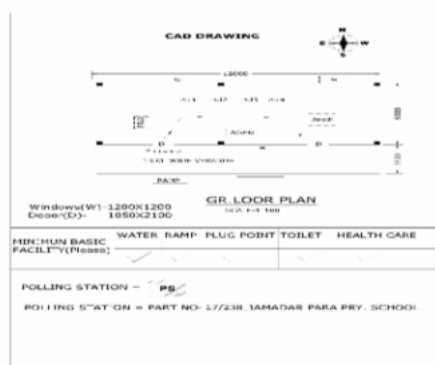

Nazri Naksha

Part No: 17/238

Google Map View

Polling Station Building Front View

Polling Station Front View

Cad View

Key MAP View