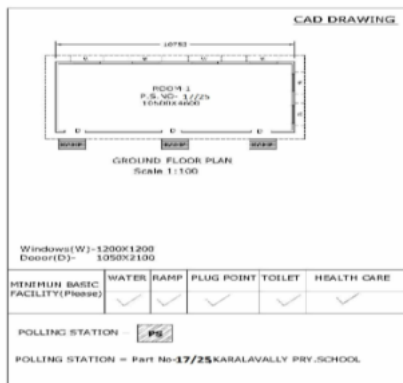

Nazri Naksha

Google Map View

Polling Station Building Front View

Polling Station Front View

Cad View

Key MAP View