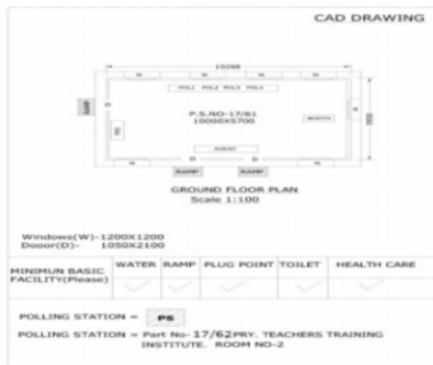

Nazri Naksha

Google Map View

Polling Station Building Front View

Polling Station Front View

Cad View

Key MAP View