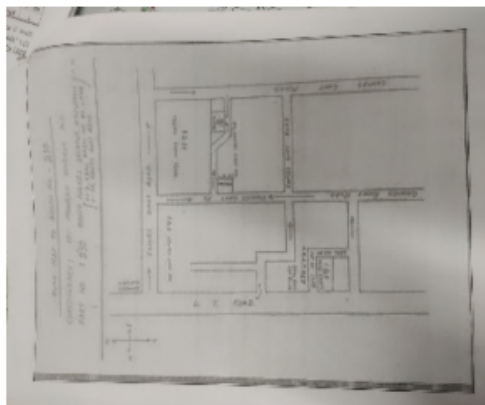

Polling Station Building Front View

Nazri Naksha