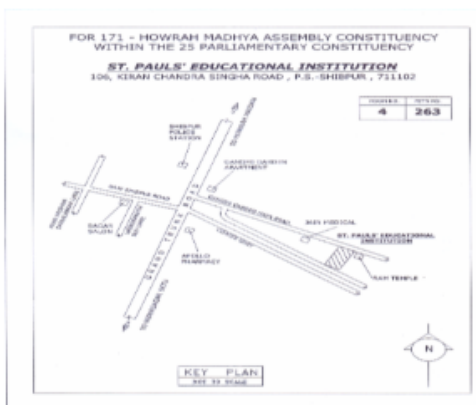

Nazri Naksha

Google Map View

Polling Station Building Front View

Polling Station Front View

Cad View

Key MAP View