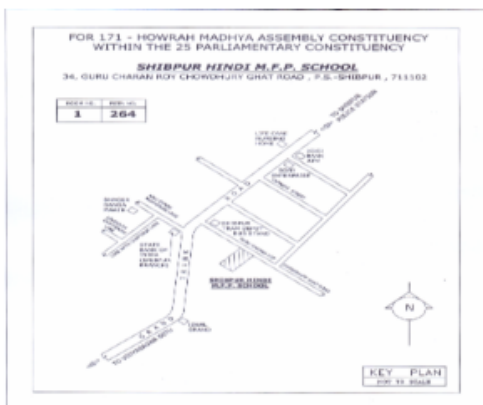

Nazri Naksha

Google Map View

Polling Station Building Front View

Polling Station Front View

Cad View

Key MAP View